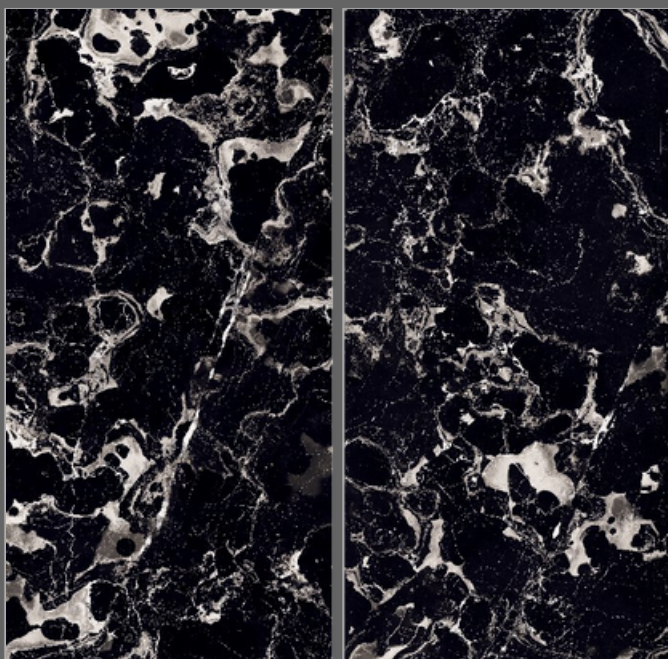

1200x
2400mm

High Gloss
Finish

02
Random

Explosion Black

**PORTORO
BLACK**

1200x
2400mm

High Gloss
Finish

02
Random