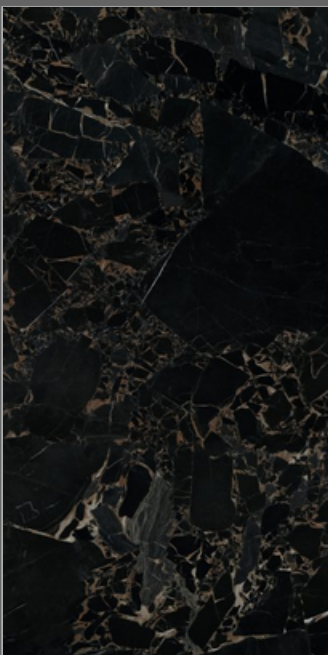

02
Random

Amazonite

**BLACK
MARQUINA**

1200x
2400mm

High Gloss
Finish

02
Random

Black Marquina

**EXPLOSION
BLACK**

1200x
2400mm

High Gloss
Finish

02
Random

Explosion Black

**PORTORO
BLACK**

1200x
2400mm

High Gloss
Finish

02
Random