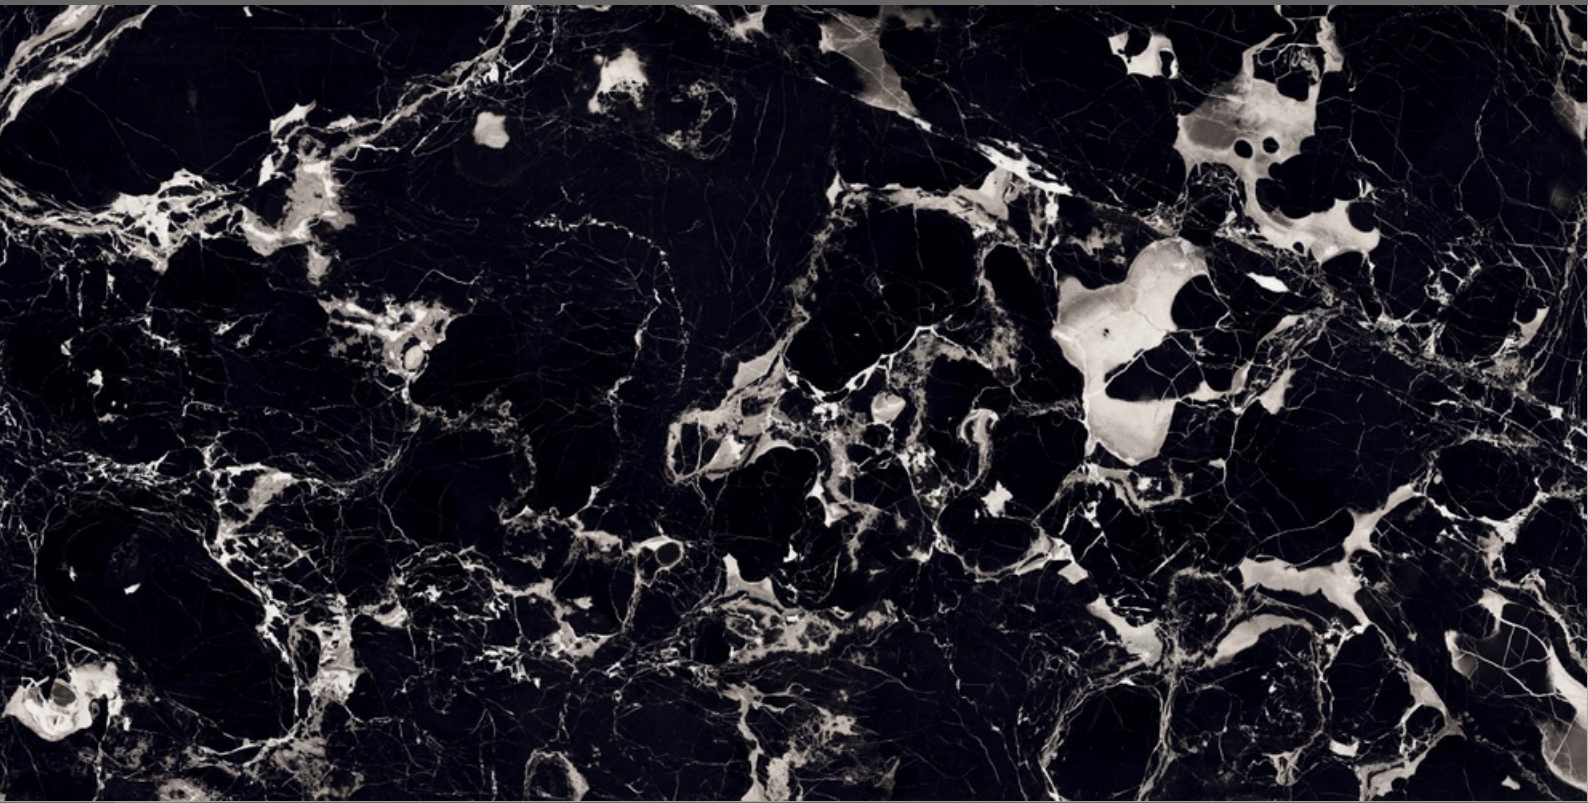

1200x
2400mm

High Gloss
Finish

02
Random

Explosion Black

**PORTORO
BLACK**

1200x
2400mm

High Gloss
Finish

02
Random